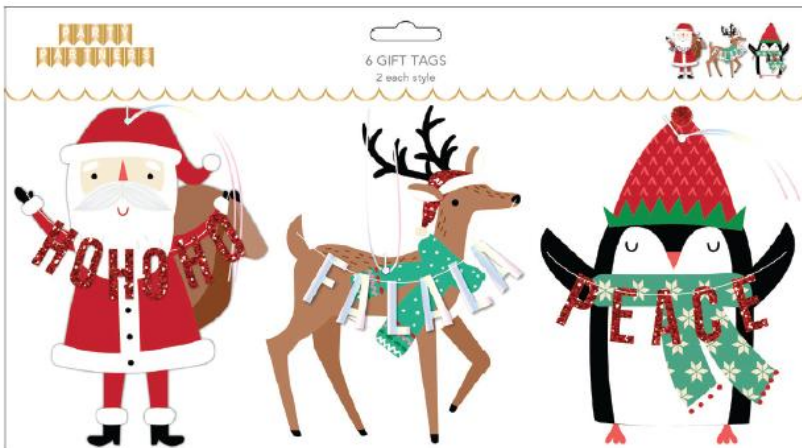

8430.0079
CHRISTMAS TAGS

Refinements: Glitter, foil
Count: 3 designs/6 tags per package
Size: 4"
Minimum: 6 pkgs
Packaging: Cello bag w/insert
Wholesale: $3