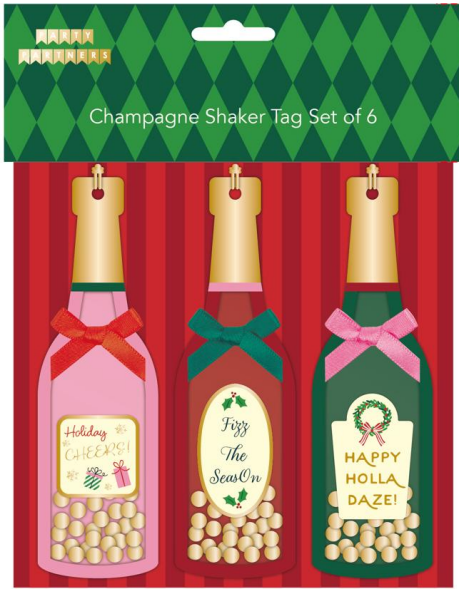

8430.0079
CHRISTMAS TAGS

Refinements: Glitter, foil
 Count: 3 designs/6 tags per package
 Size: 4"
 Minimum: 6 pkgs
 Packaging: Cello bag w/insert
 Wholesale: \$3

8430.0081
NATURAL WOOD GIFT TOPPER

Printed natural wood
 Count: 1
 Size: 4 x 2.75"
 Minimum: 6 pkgs
 Packaging: Cello bag w/insert
 Wholesale: \$1.5

8430.0083
SANTA HONEYCOMB GIFT TOPPER

Refinements: Glitter, Honeycomb
 Count: 6 tags
 Size: 4"
 Minimum: 6 pkgs
 Packaging: Cello bag w/ insert
 Wholesale: \$3

8430.0100

CHAMPAGNE SHAKER GIFT TAGS

Refinements: Foil, Glitter

Count: 6 pieces, 2 of each 3 designs

Size: 5" tall

Minimum: 6 boxes

Packaging: Cello bag w/ insert

Wholesale: \$3

8430.0101

GINGERBREAD SHAKER GIFT TAGS

Refinements: Foil, Glitter