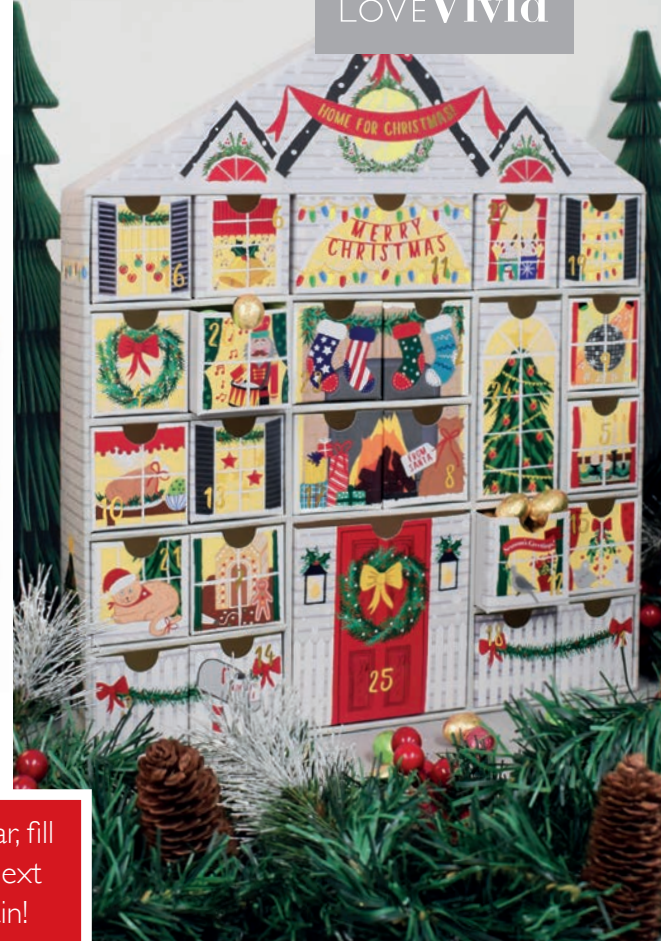

MP, F

15.7" x 13.8" x 2.3"

HOUSE ADVENT CALENDAR
V57202 · Pk 4

WHSL $17.50 MSRP $34.99

5 055739 057202

PERSONALIZE
THE BACK

Personalize your calendar; fill with treats and reuse next Christmas again & again!

Screen printed canvas advent calendar with gold highlights!

CANVAS, M

28.5" x 23"

CANVAS ADVENT CALENDAR
V50289 · Pk 4

WHSL $19.99 MSRP $39.99

5 055739 050289

CANVAS SANTA INCLUDED

This super cute 'fill-your-own' advent calendar is the perfect way to share the magic of Santa with little ones and make the countdown to Christmas extra special! Move Santa day by day and follow him through the North Pole workshop as the elves get everything ready for the 25th and with large pockets - there's room for treats too!